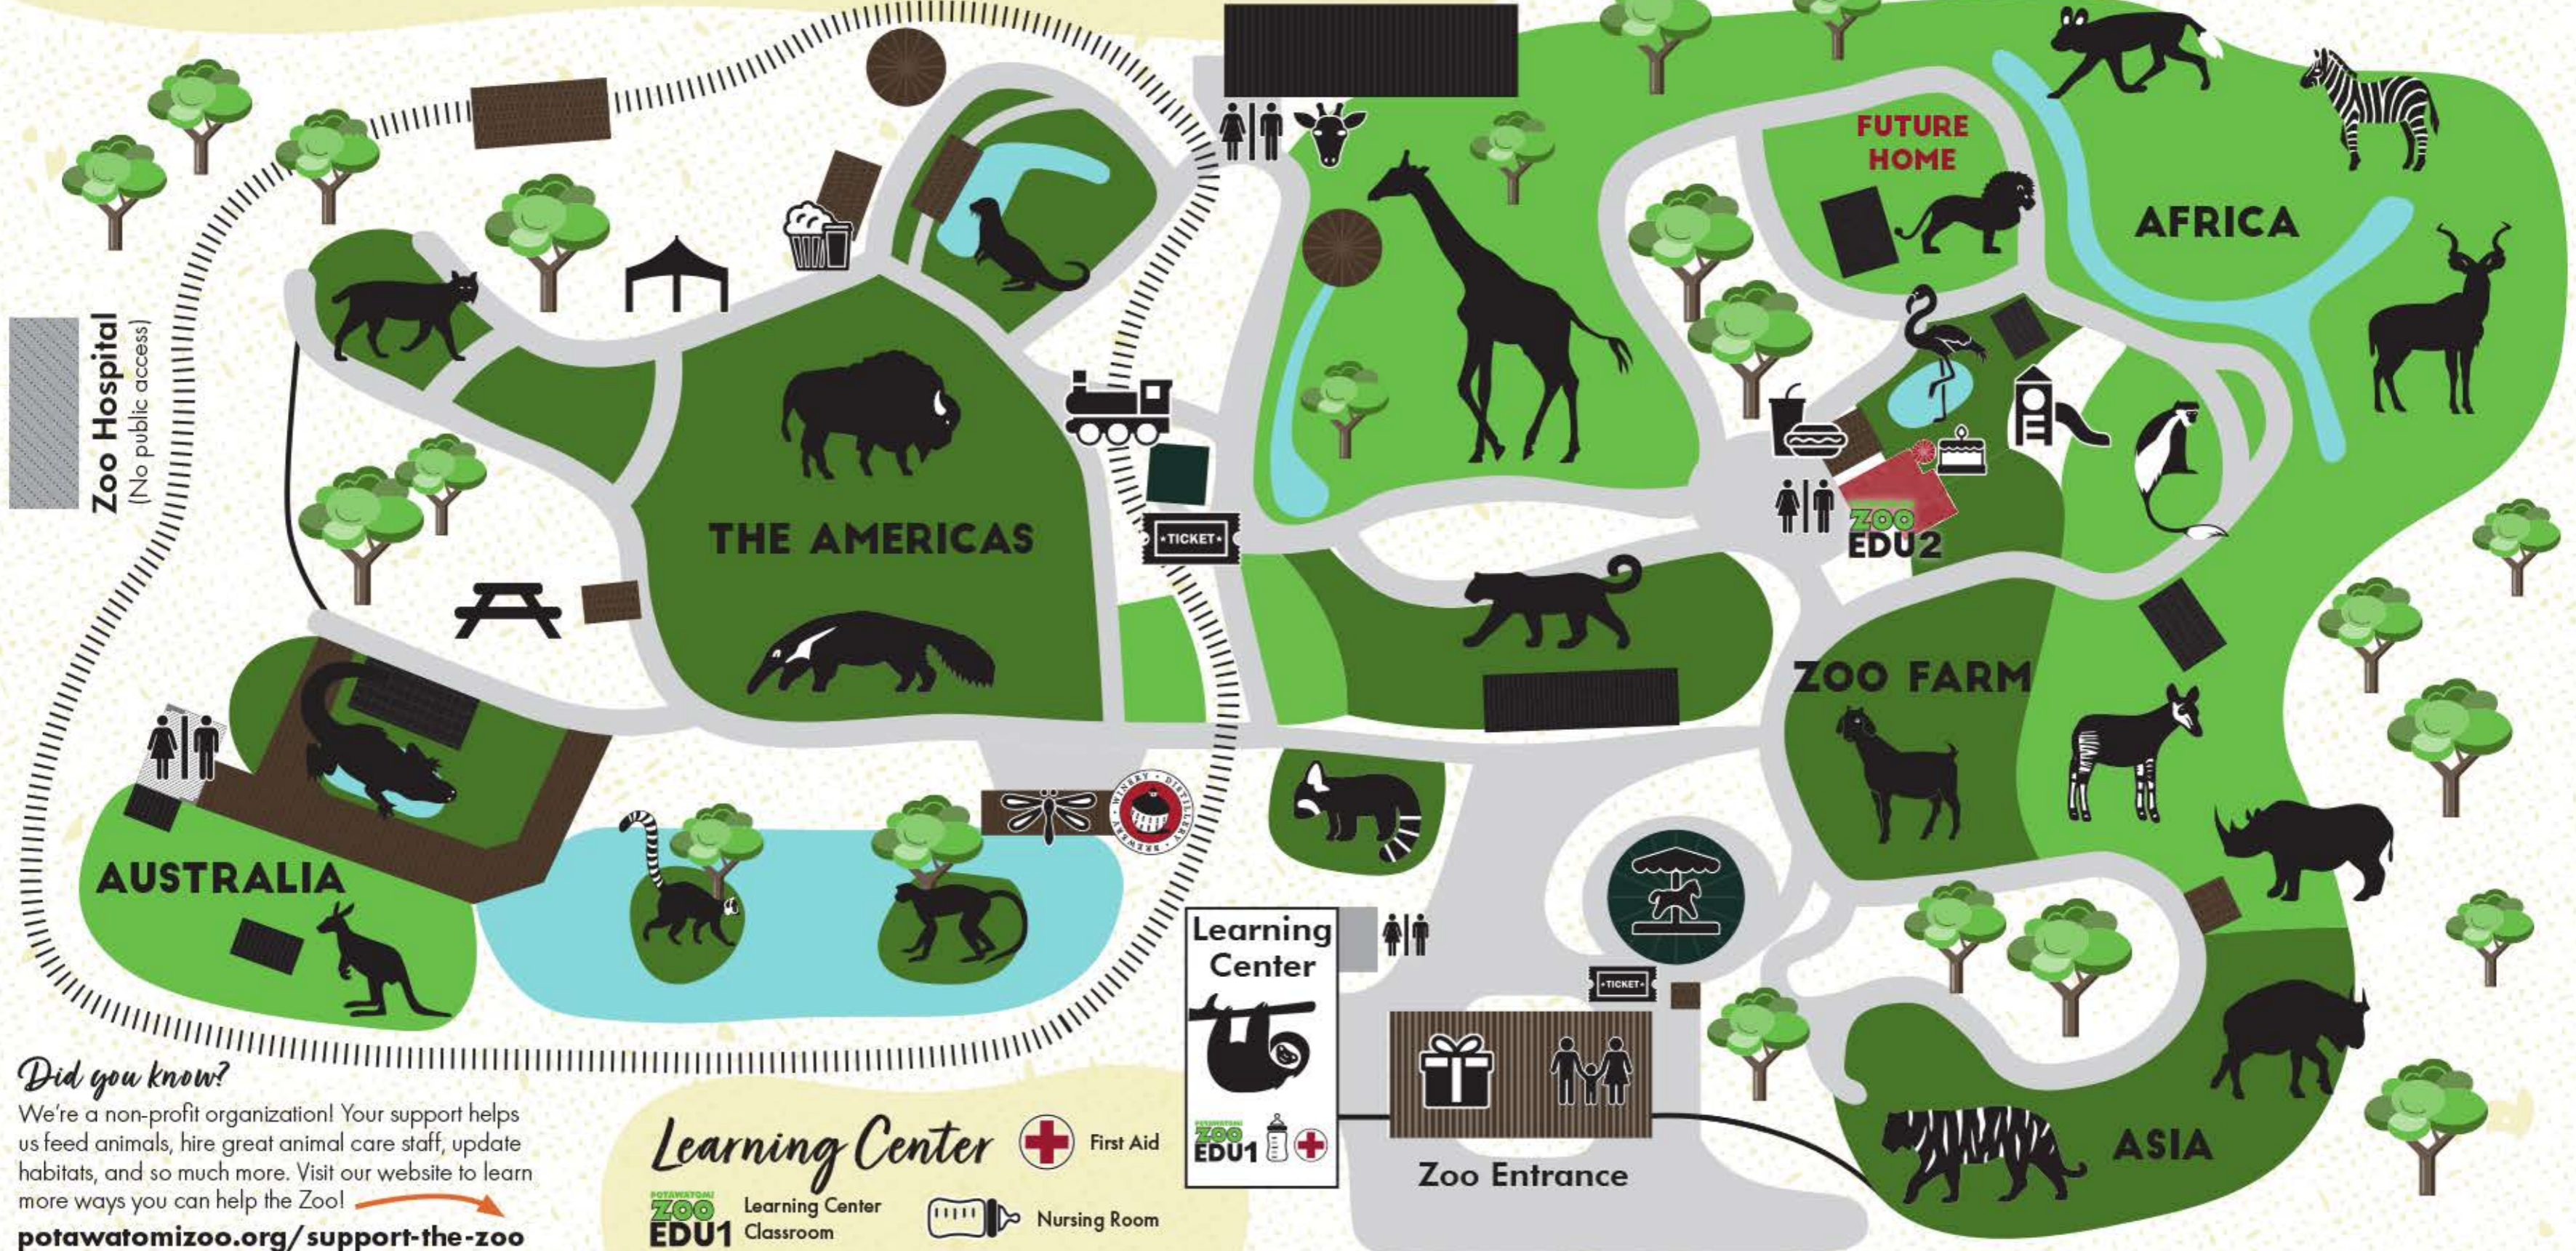

Attractions & Amenities

For more information, visit Admission & Membership

- | | | | | | | | | | |
|--|------------------------|--|--------------------|--|----------------|--|-----------------------------|--|------------------------|
| | Admission & Membership | | Attraction Tickets | | Congo Cafe | | Potawatomi Express | | Giraffe Visitor Center |
| | Gift Shop & Exit | | Restrooms | | Otter Outpost | | Endangered Species Carousel | | Dragonfly Deck |
| | | | | | Round Barn Bar | | Play Area | | STEM Classroom |
| | | | | | Picnic Lawn | | Picnic Grove | | The Silo Party Station |

For full rules and photo policy, see potawatomizoo.org/zoo-rules

While You're Here

Ride the Potawatomi Express
Train tickets are \$3 per person. Children 2 and under are free.

Take a spin on the Endangered Species Carousel Tickets are \$3 per seated rider. See posted rules at carousel.

Treat yourself or someone you love at the Zoo Gift Shop or Concessions!

Purchase tickets or rent strollers at the Attraction Booth next to the Zoo entrance.

Have a unique Zoo experience by meeting an animal up close! Check our website for available Animal Encounters.

potawatomizoo.org/animal-encounters

Thank You!

Alpha Pack Corporate Sponsors

Zoo Events!

- April 1:** Opening Day
- May 21:** Eat & Drink at the Zoo
(Zoo closed regular hours)
- June 1:** Begin Extended Hours, 10am - 8pm
- June 8:** UFCU Children's Free Day
- August 21-27:** Members Appreciation Week
- August 31:** Extended Hours Ends
- September 24:** Brew at the Zoo
(Zoo closed regular hours)
- October 21-23:** Zoo Boo
(Zoo closed regular hours)
- October 31:** Final Day of the Zoo Season
- November 25 - December 18:** Gift of Lights
(Friday, Saturday, and Sunday)