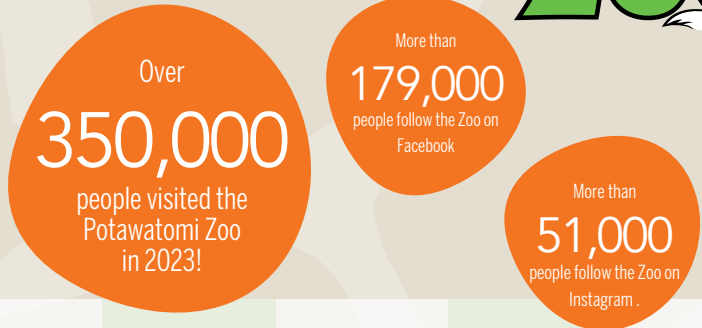

CORPORATE SPONSORSHIP

Corporate Sponsors at ALL LEVELS receive:

Recognition in UPROAR, website listing, company listing/logo on the Alpha Pack display at the Zoo.

SPONSOR LEVELS	Alpha Pack			
	$25,000	$15,000	$10,000	$5,000
Press Release				
Company-centered social media post				
Behind the scenes tour with Executive Director for up to 6 people				
Employee Zoo Membership discount	15%	15%	10%	
Discounted Picnic Grove rental (subject to availability and blackout dates).				
Company name/logo on our Alpha Pack sponsor sign				
Engraved leaf on the Plaza donor tree				
Company logo in Zoo Member Calendar and on Zoo Map (limit 12)				
Zoo admission Guest Passes	30	20	10	6
Zoo Attraction Tickets	30	20	10	6

Join our "Alpha Pack!"

Sponsors at the $5,000 level or higher receive special recognition on "thank you" sponsor signage prominently displayed in the Zoo plaza.

potawatomizoo.org/support/corporate-sponsorships